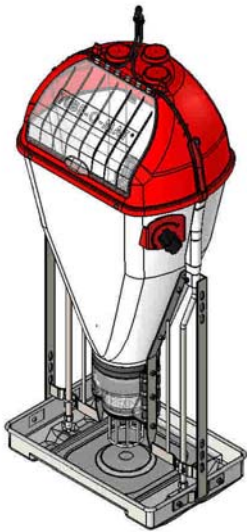

TUBE-O-MAT®

VI+

7-120 kg

TUBE-O-MAT VI+

- 1 pcs. Art no. 71007
- OR
- 1 pcs. Art no. 71008
- OR
- 1 pcs. Art no. 71009

- 1 pcs. Art no. 73710
- 1 pcs. Art no. 70711
- 2 pcs. Art no. 73322
- 2 pcs. Art no. 70289
- OR
- 2 pcs. Art no. 70284

1 set. Art no. 76071

- 1 pcs. Art no. 73700
- 2 pcs. Art no. 73701
- 2 pcs. Art no. 73711
- 1 pcs. Art no. 72362
- 2 pcs. Art no. 61015
- 2 pcs. Art no. 73712
- 2 pcs. Art no. 61140
- 1 pcs. Art no. 61230